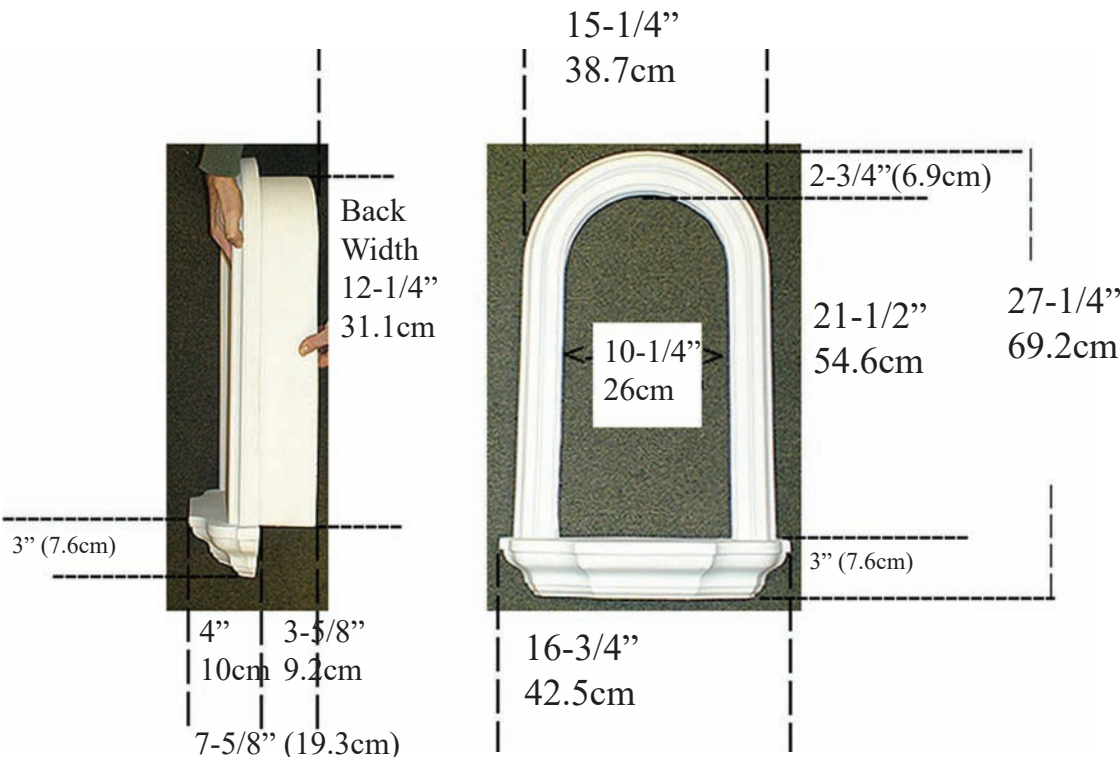

Niche (In Wall)

IPNP5500

Available Materials

ArchPolymer™

Artificial wood, White Primed
Rot, Insect, Water Resistant
Interior & Exterior Use

GRG-NeoPlaster™

a new plaster material
Arches, Straight Lengths
Concave & Convex Curves
Interior Use only

Includes a Lexan Panel for Under
Shelf Lighting supplied
by others - use LED only

* assembly required, drawing not to scale

* All specifications subject to change without notice, Final products & Measurements may vary from this brochure