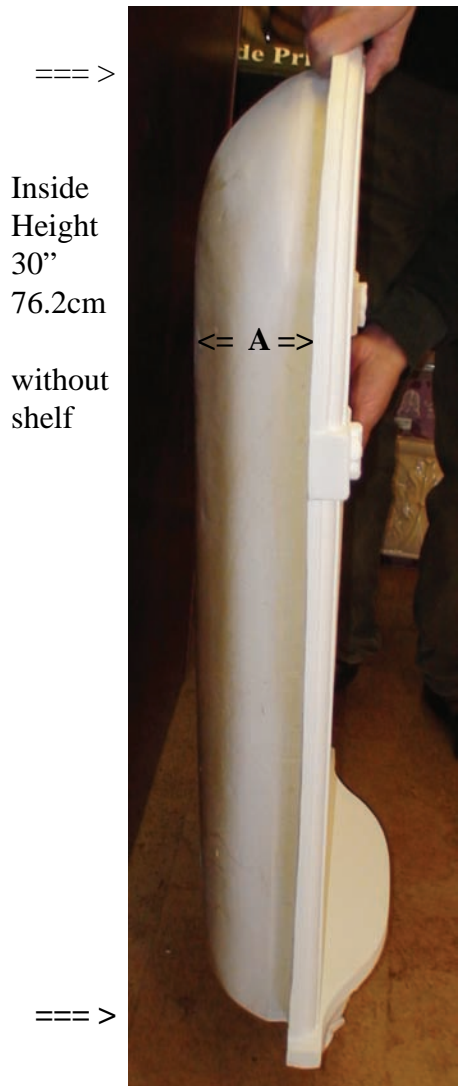

Niche (In Wall) IPNP5503

Inside Height
30"
76.2cm
without shelf

<= A =>

A= Inside Depth
4" (10.16cm)

Inside Width
13-3/4" (34.92cm)

Top Height
30-1/8"
76.51cm

Shelf Height
6-7/8"
17.45cm

Width Including Casing
17" (41.18cm)

Total Height
37"
93.98cm

Inside Shelf Depth 6-3/8" (16.19cm)
Inside Shelf Width 12-1/2" 31.75cm

Rough-in: Depth 4-1/2" (11.43cm)
Width 14" (35.56cm) Height 30-1/2" (77.47cm)

* *assembly required, drawing not to scale*