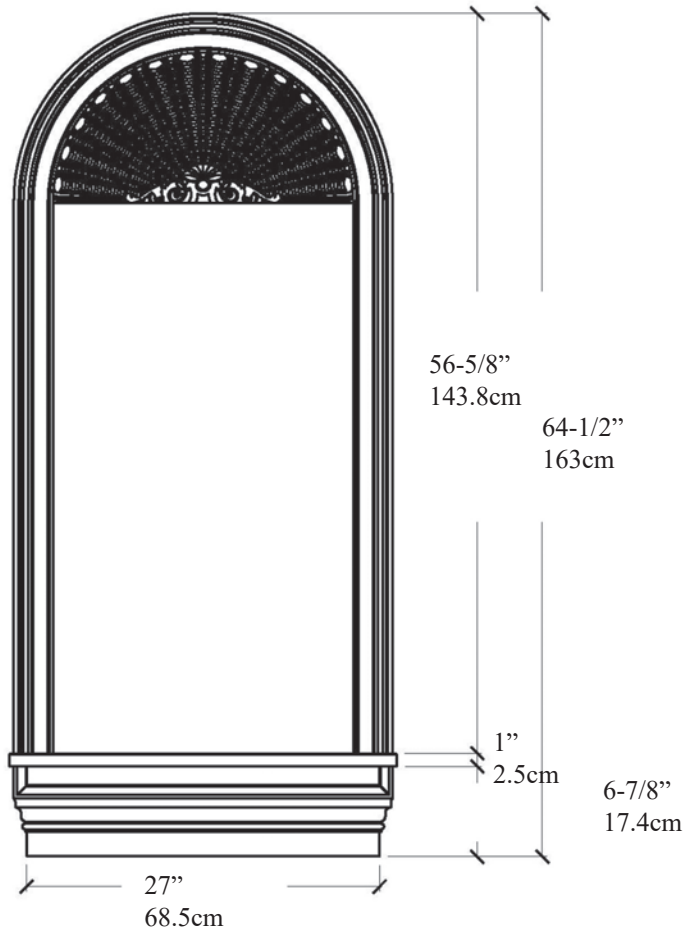

Niche (In Wall)

IPNS1000

Available Materials

ArchPolymer™

Artificial wood, White Primed
Rot, Insect, Water Resistant
Interior & Exterior Use

GRG-NeoPlaster™

a new plaster material
Arches, Straight Lengths
Concave & Convex Curves
Interior Use only