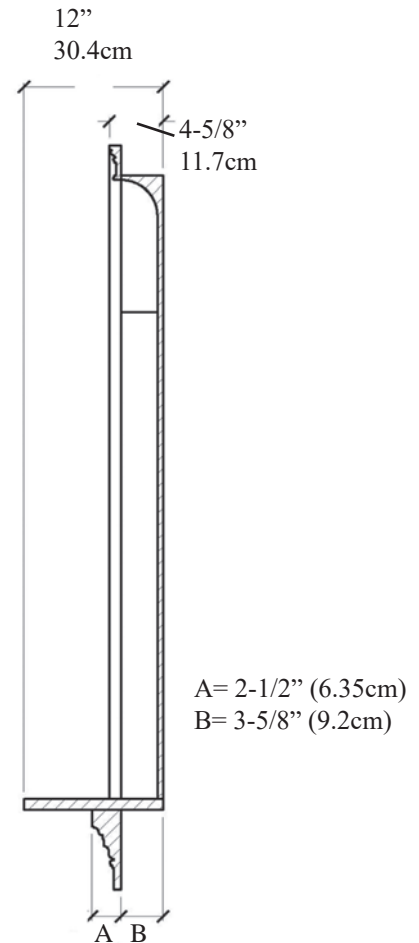

Niche (In Wall)

IPNS1000

Available Materials

ArchPolymer™

Artificial wood, White Primed
Rot, Insect, Water Resistant
Interior & Exterior Use

GRG-NeoPlaster™

a new plaster material
Arches, Straight Lengths
Concave & Convex Curves
Interior Use only

* *assembly required, drawing not to scale*

* All specifications subject to change without notice, Final products & Measurements may vary from this brochure

Imperial Productions®

1-800-399-7585

Imperial Productions & Distribution Inc Toronto / New York