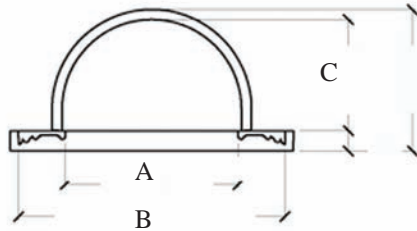

Niche (In Wall)

IPNS1001

- A) 12-7/8" (32cm)
- B) 19-7/8" (50.4cm)
- C) 8-5/16" (21cm)

Total Height
39-3/8"
100cm

18-9/16" (47cm)

|----- 21" (53.3cm) -----|

Available Materials

ArchPolymer™