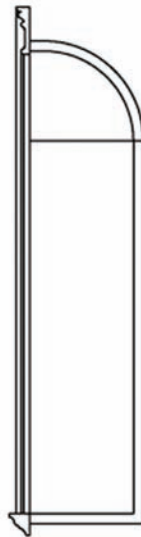

Niche (In Wall)

IPNS1001

- A) 12-7/8" (32cm)
- B) 19-7/8" (50.4cm)
- C) 8-5/16" (21cm)

Total Height
39-3/8"
100cm

18-9/16" (47cm)

|----- 21" (53.3cm) -----|

Available Materials

ArchPolymer™

Artificial wood, White Primed
Rot, Insect, Water Resistant
Interior & Exterior Use

GRG-NeoPlaster™

a new plaster material
Arches, Straight Lengths
Concave & Convex Curves
Interior Use only

* *assembly required, drawing not to scale*