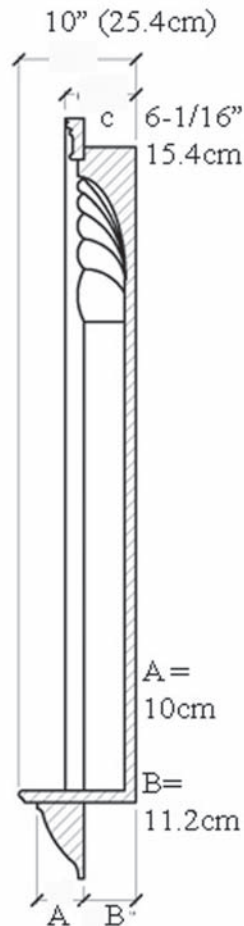

Niche (In Wall)

IPNS1003

Available Materials

ArchPolymer™

Artificial wood, White Primed
Rot, Insect, Water Resistant
Interior & Exterior Use

GRG-NeoPlaster™

a new plaster material
Arches, Straight Lengths
Concave & Convex Curves
Interior Use only

* *assembly required, drawing not to scale*

* All specifications subject to change without notice, Final products & Measurements may vary from this brochure

Imperial Productions®

1-800-399-7585

Imperial Productions & Distribution Inc Toronto / New York