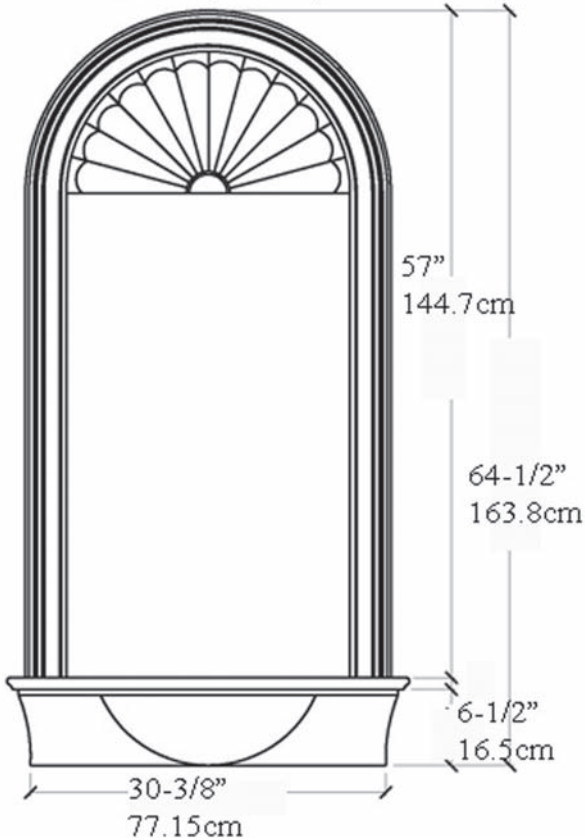

Niche (In Wall)

IPNS1003

Available Materials

ArchPolymer™

Artificial wood, White Primed
Rot, Insect, Water Resistant
Interior & Exterior Use

GRG-NeoPlaster™

a new plaster material
Arches, Straight Lengths
Concave & Convex Curves
Interior Use only