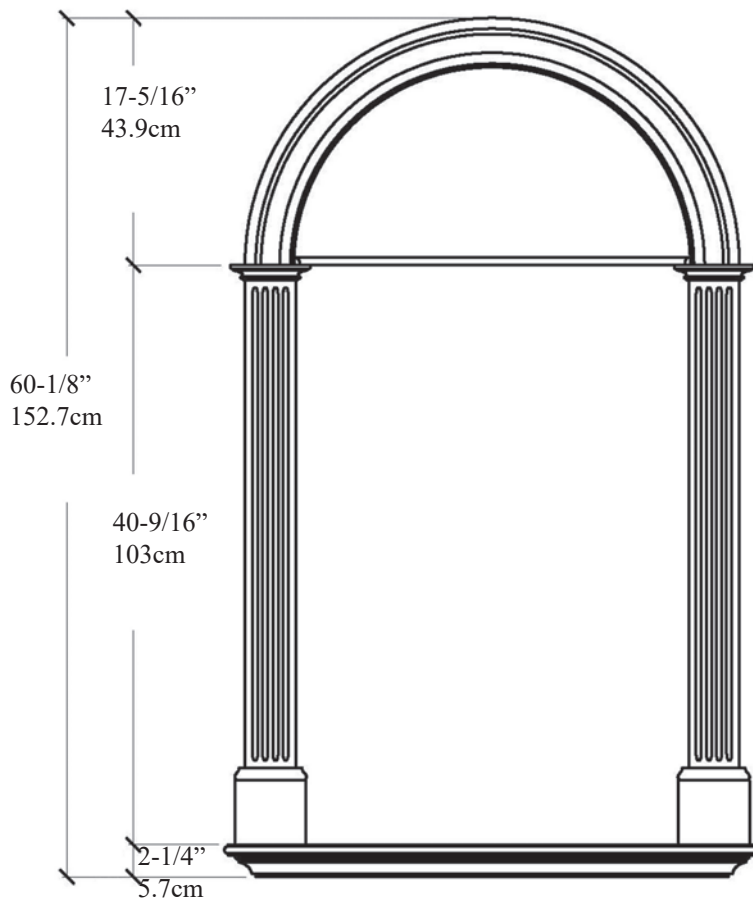

Niche (In Wall)

IPNS1004

Available Materials

ArchPolymer™

for Straight Lengths
Artificial wood, White Primed
Rot, Insect, Water Resistant
Interior & Exterior Use

GRG-NeoPlaster™

a new plaster material
Arches, Straight Lengths
Concave & Convex Curves
Interior Use only