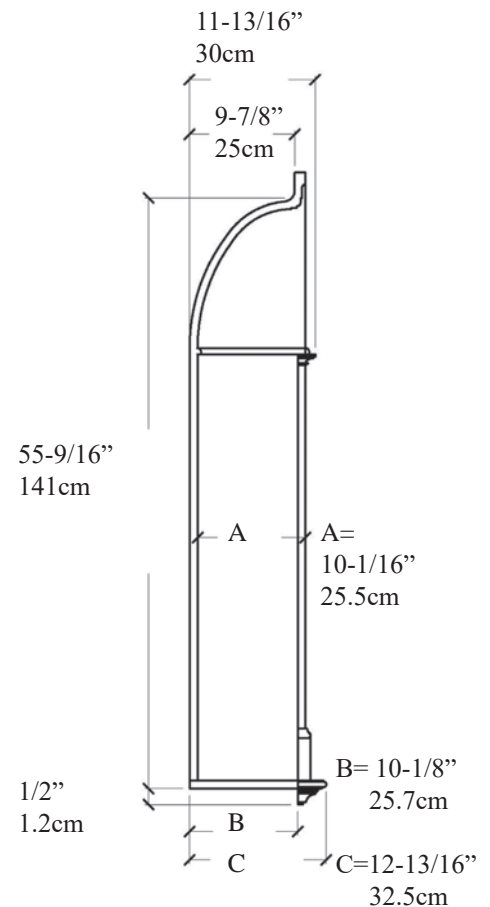

Niche (In Wall)

IPNS1004

Available Materials

ArchPolymer™

for Straight Lengths
Artificial wood, White Primed
Rot, Insect, Water Resistant
Interior & Exterior Use

GRG-NeoPlaster™

a new plaster material
Arches, Straight Lengths
Concave & Convex Curves
Interior Use only

* *assembly required, drawing not to scale*

* All specifications subject to change without notice, Final products & Measurements may vary from this brochure

Imperial Productions®

1-800-399-7585

Imperial Productions & Distribution Inc Toronto / New York