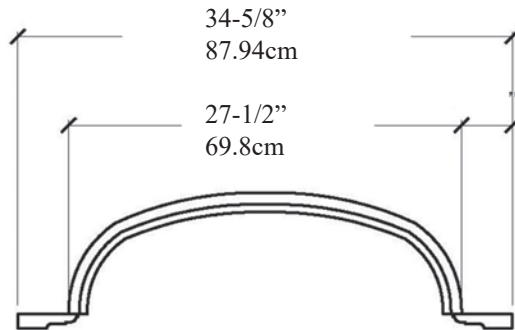

Niche (In Wall)

IPNS1004

Available Materials

ArchPolymer™

for Straight Lengths
Artificial wood, White Primed
Rot, Insect, Water Resistant
Interior & Exterior Use

GRG-NeoPlaster™

a new plaster material
Arches, Straight Lengths
Concave & Convex Curves
Interior Use only

* *assembly required, drawing not to scale*

* All specifications subject to change without notice, Final products & Measurements may vary from this brochure

Imperial Productions®

1-800-399-7585

Imperial Productions & Distribution Inc Toronto / New York