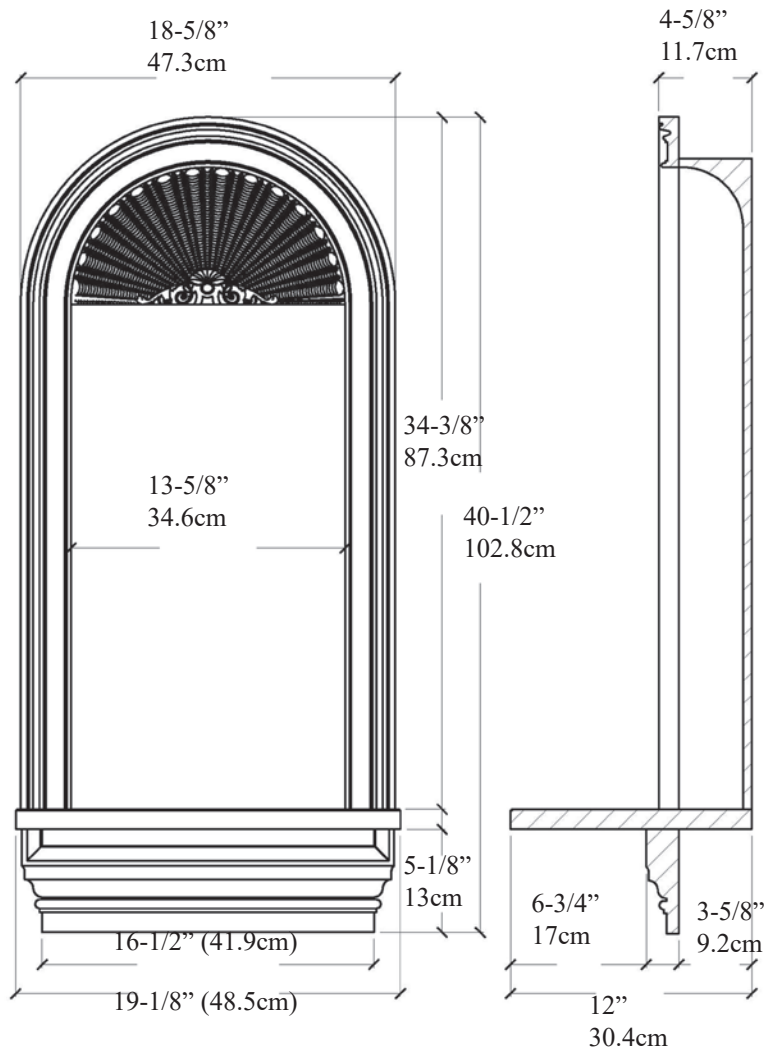

Niche (In Wall)

IPNS1007

Available Materials

ArchPolymer™

for Straight Lengths
 Artificial wood, White Primed
 Rot, Insect, Water Resistant
 Interior & Exterior Use

GRG-NeoPlaster™

a new plaster material
 Arches, Straight Lengths
 Concave & Convex Curves
 Interior Use only

* *assembly required, drawing not to scale*

* All specifications subject to change without notice, Final products & Measurements may vary from this brochure

Imperial Productions®

1-800-399-7585

Imperial Productions & Distribution Inc Toronto / New York