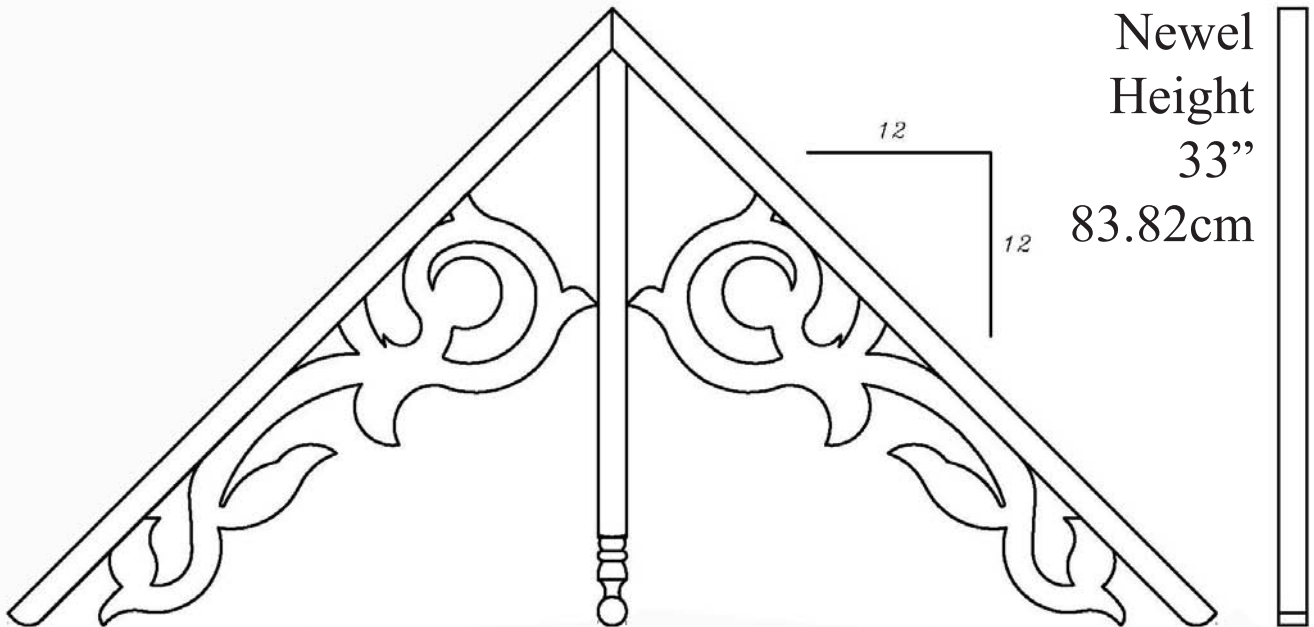

## Cut to any Pitch

Width  
9"  
22.8cm

Frame Length  
60" (152.4cm)

ArchPolymer™

Artificial wood, White Primed  
Rot, Insect, Water Resistant  
Interior & Exterior Use

Newel Length 33"

1-1/2"

Square 26" (66cm)

Turned 7" (17.8cm)

Newel  
Height  
33"  
83.82cm

\* *assembly required, drawing not to scale*

\* All specifications subject to change without notice, Final products & Measurements may vary from this brochure