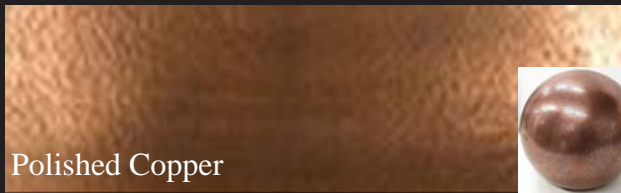

# Real Metal Coating for Medallions on ArchPolymer™ GRG-NeoPlaster™ & Hardwoods

Architectural Bronze

Leather Silver

Antique Bronze

Leather - Nickel

Polished Copper

Leather - Bronze

Oxidized Copper

Gun Metal

- 1) Dark Satin
- 2) Silver Oxide
- 3) Dark Polished
- 4) Silver Polished

Antique Brass

Polished Gold

Polished Brass

Polished Nickel

Aged Vermillion

Metal Combo