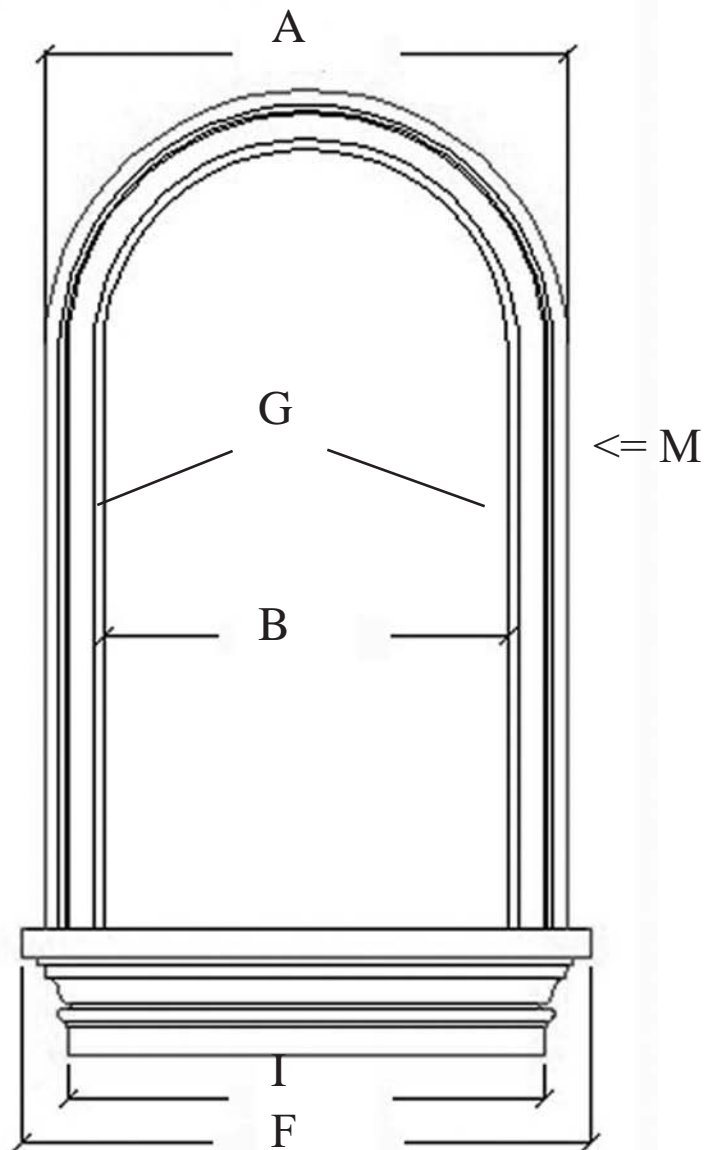

Custom Niche Fill in Form Page 1

* *assembly required, drawing not to scale*

* All specifications subject to change without notice, Final products & Measurements may vary from this brochure