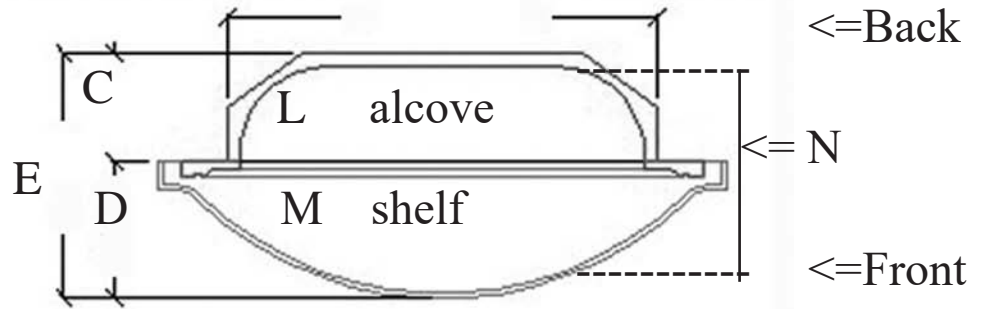

Custom Niche Fill in Form Page 1

* *assembly required, drawing not to scale*

* All specifications subject to change without notice, Final products & Measurements may vary from this brochure