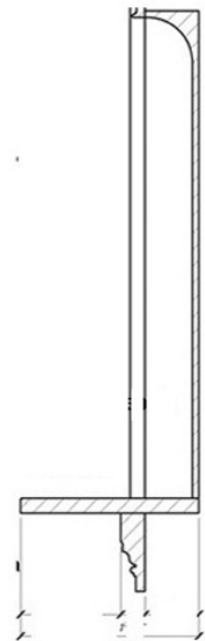

Height 44" (111.7cm)

Inside width 18" (45.7cm)

Casing 2-1/2" (6.3cm)

Bottom Shelf Width

26" (66cm)

Inside

Depth

6-1/4"

15.8cm

Total Depth
8" (20.3cm)

* *assembly required, drawing not to scale*

* All specifications subject to change without notice, Final products & Measurements may vary from this brochure

Imperial Productions®